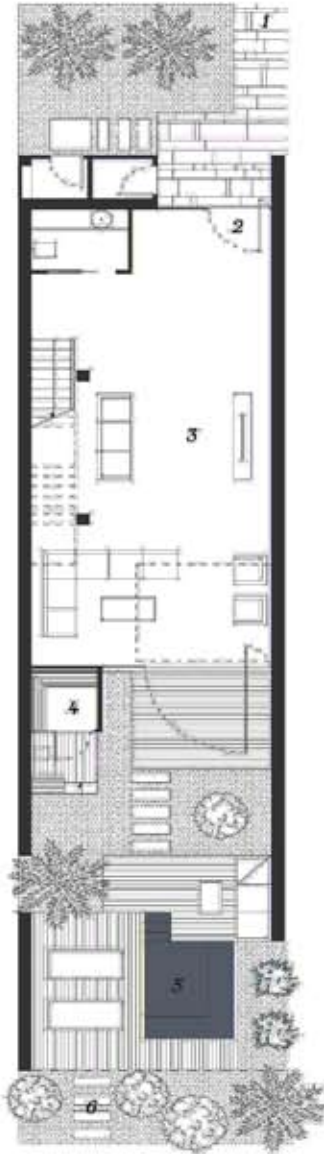

Symi Thalia floor plan

Ground Level

- 1 pathway
- 2 entrance
- 3 living
- 4 sauna
- 5 pool
- 6 to the main pool
- 7 bedroom

First Level